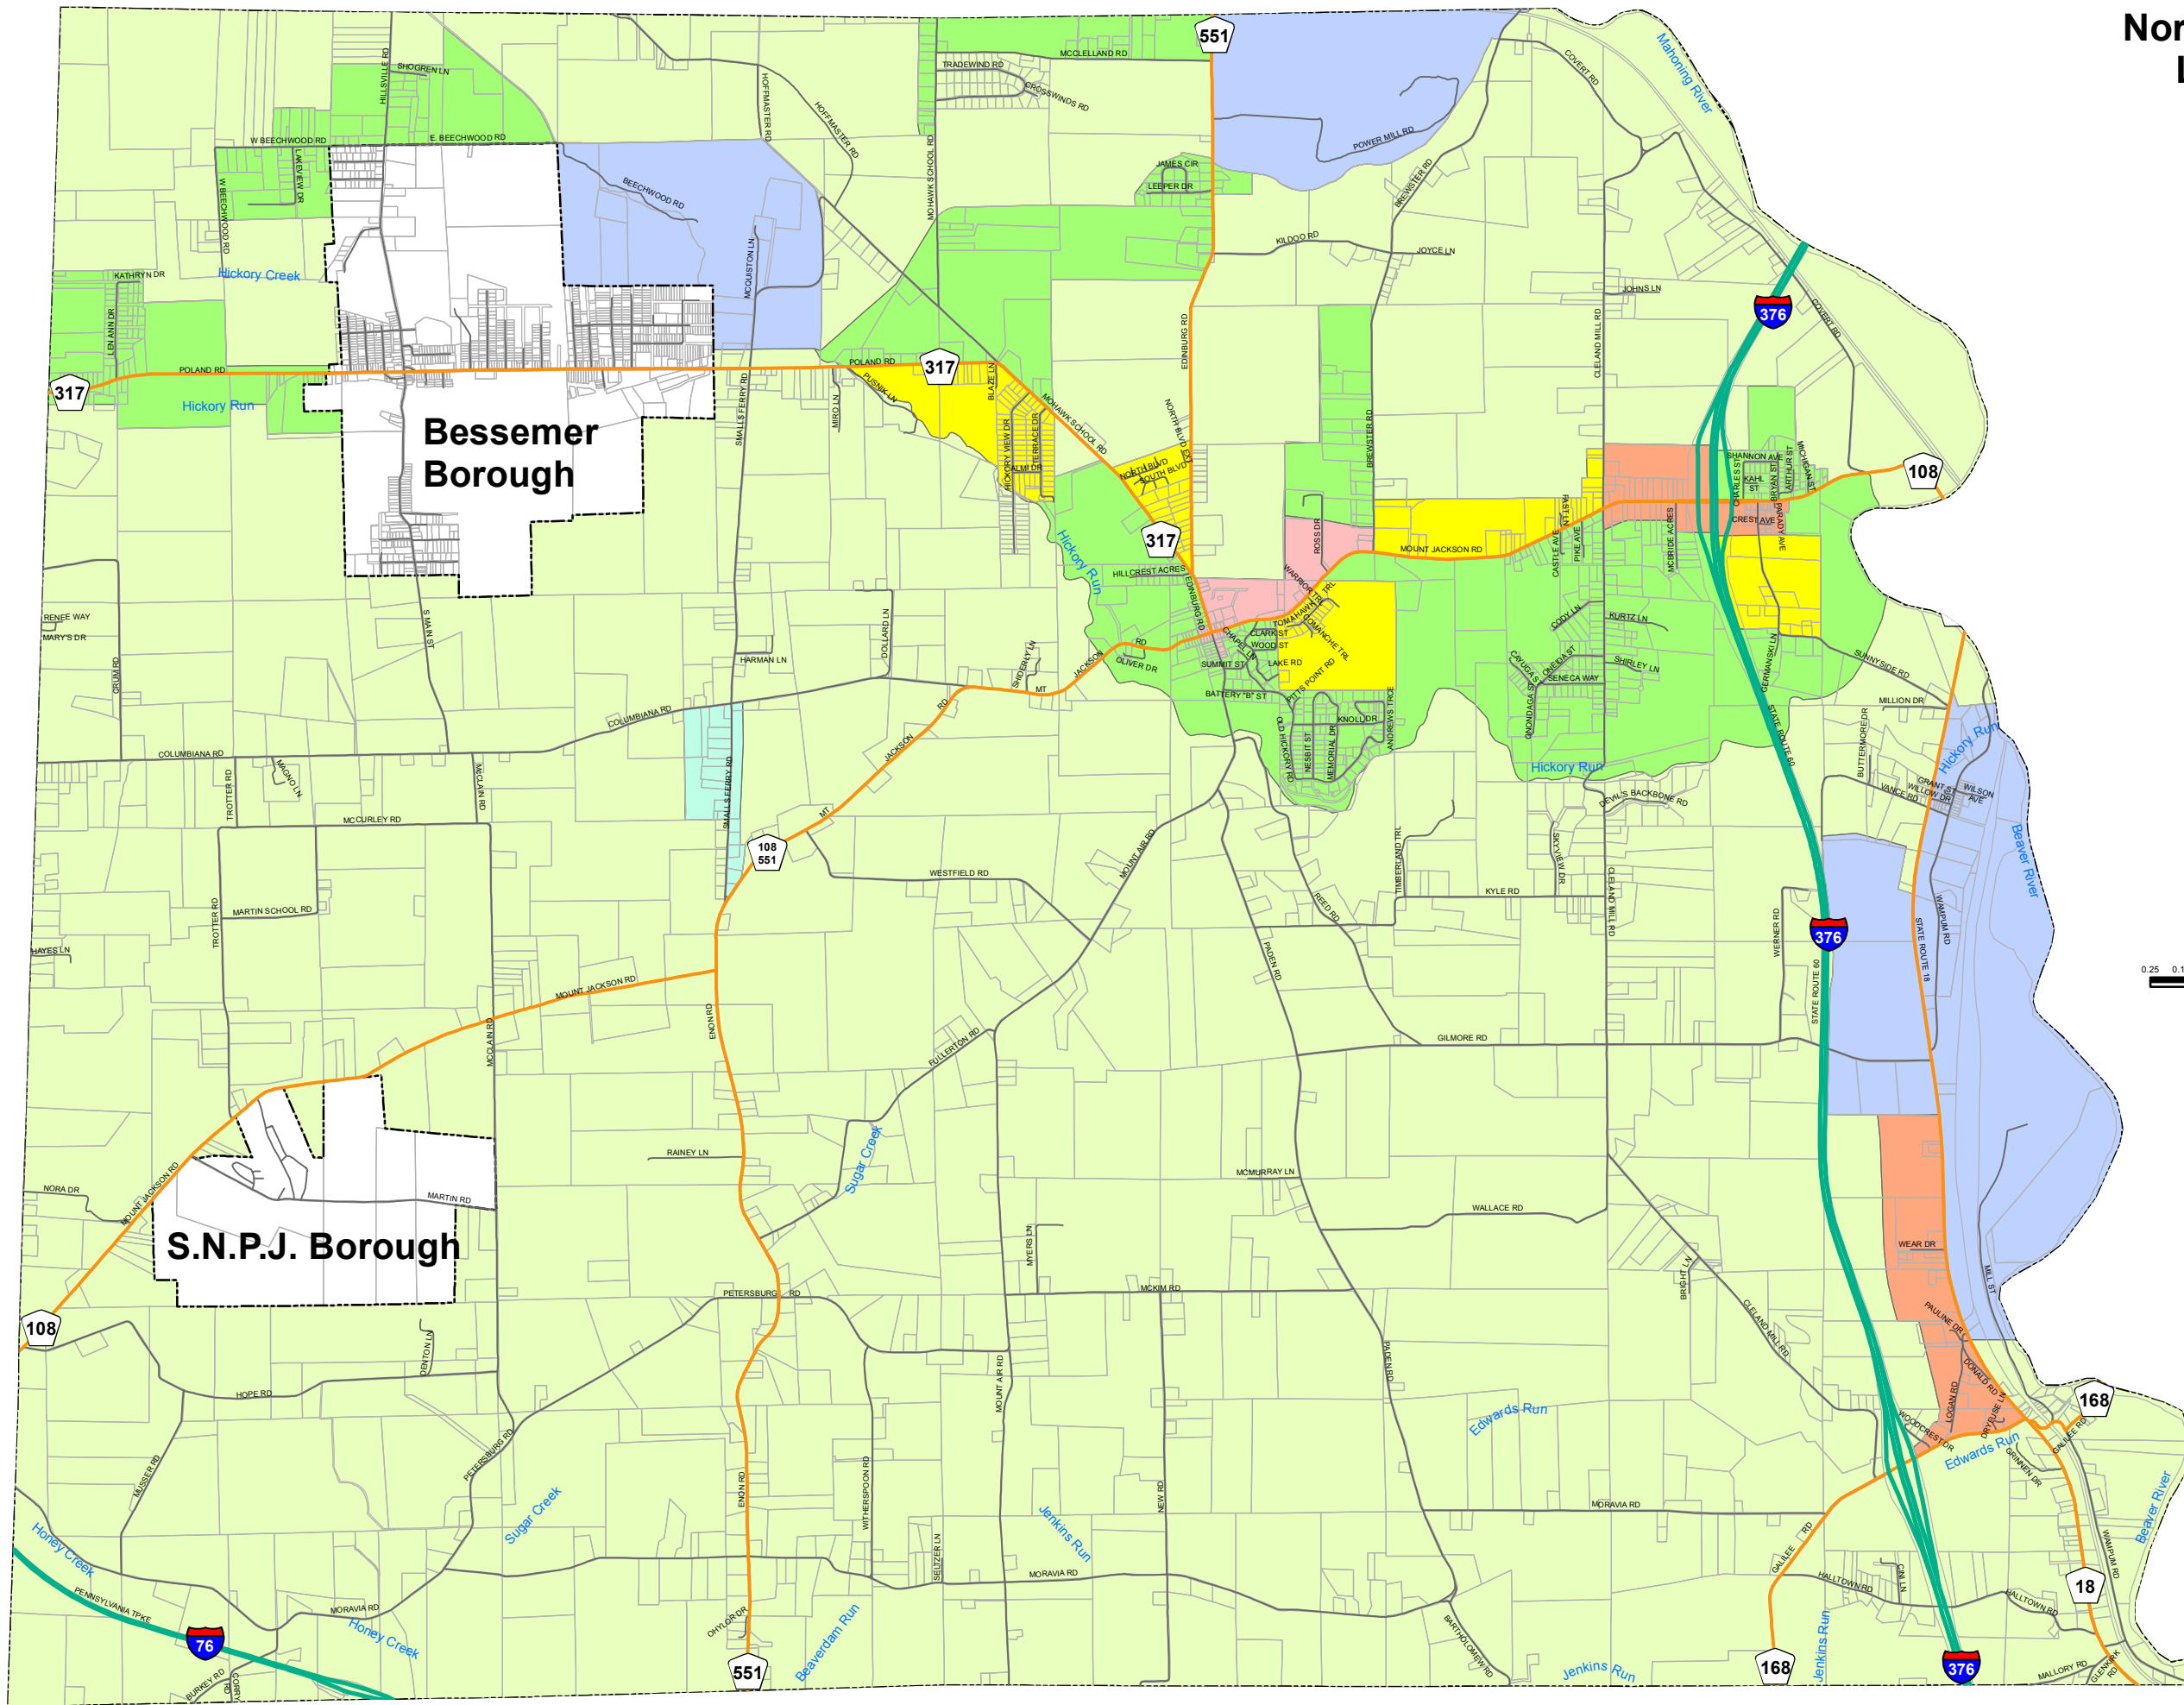

North Beaver Township Lawrence County Pennsylvania

Legend

- Toll Roads
- Major Roads
- Street Centerlines
- Streams
- Municipal Boundaries
- Tax Parcels

Zoning Legend

- A Agricultural/Conservation
- R1 Rural Residential
- R2 Suburban Residential
- R3 General Residential
- C1 General Commercial
- C2 Highway Commercial
- I Industrial

Prepared by the
Lawrence County Planning Department
March 2006
Frank Gingras

Property lines as depicted
on this map are for visual
reference only and are not
to be utilized in lieu of an
actual survey.