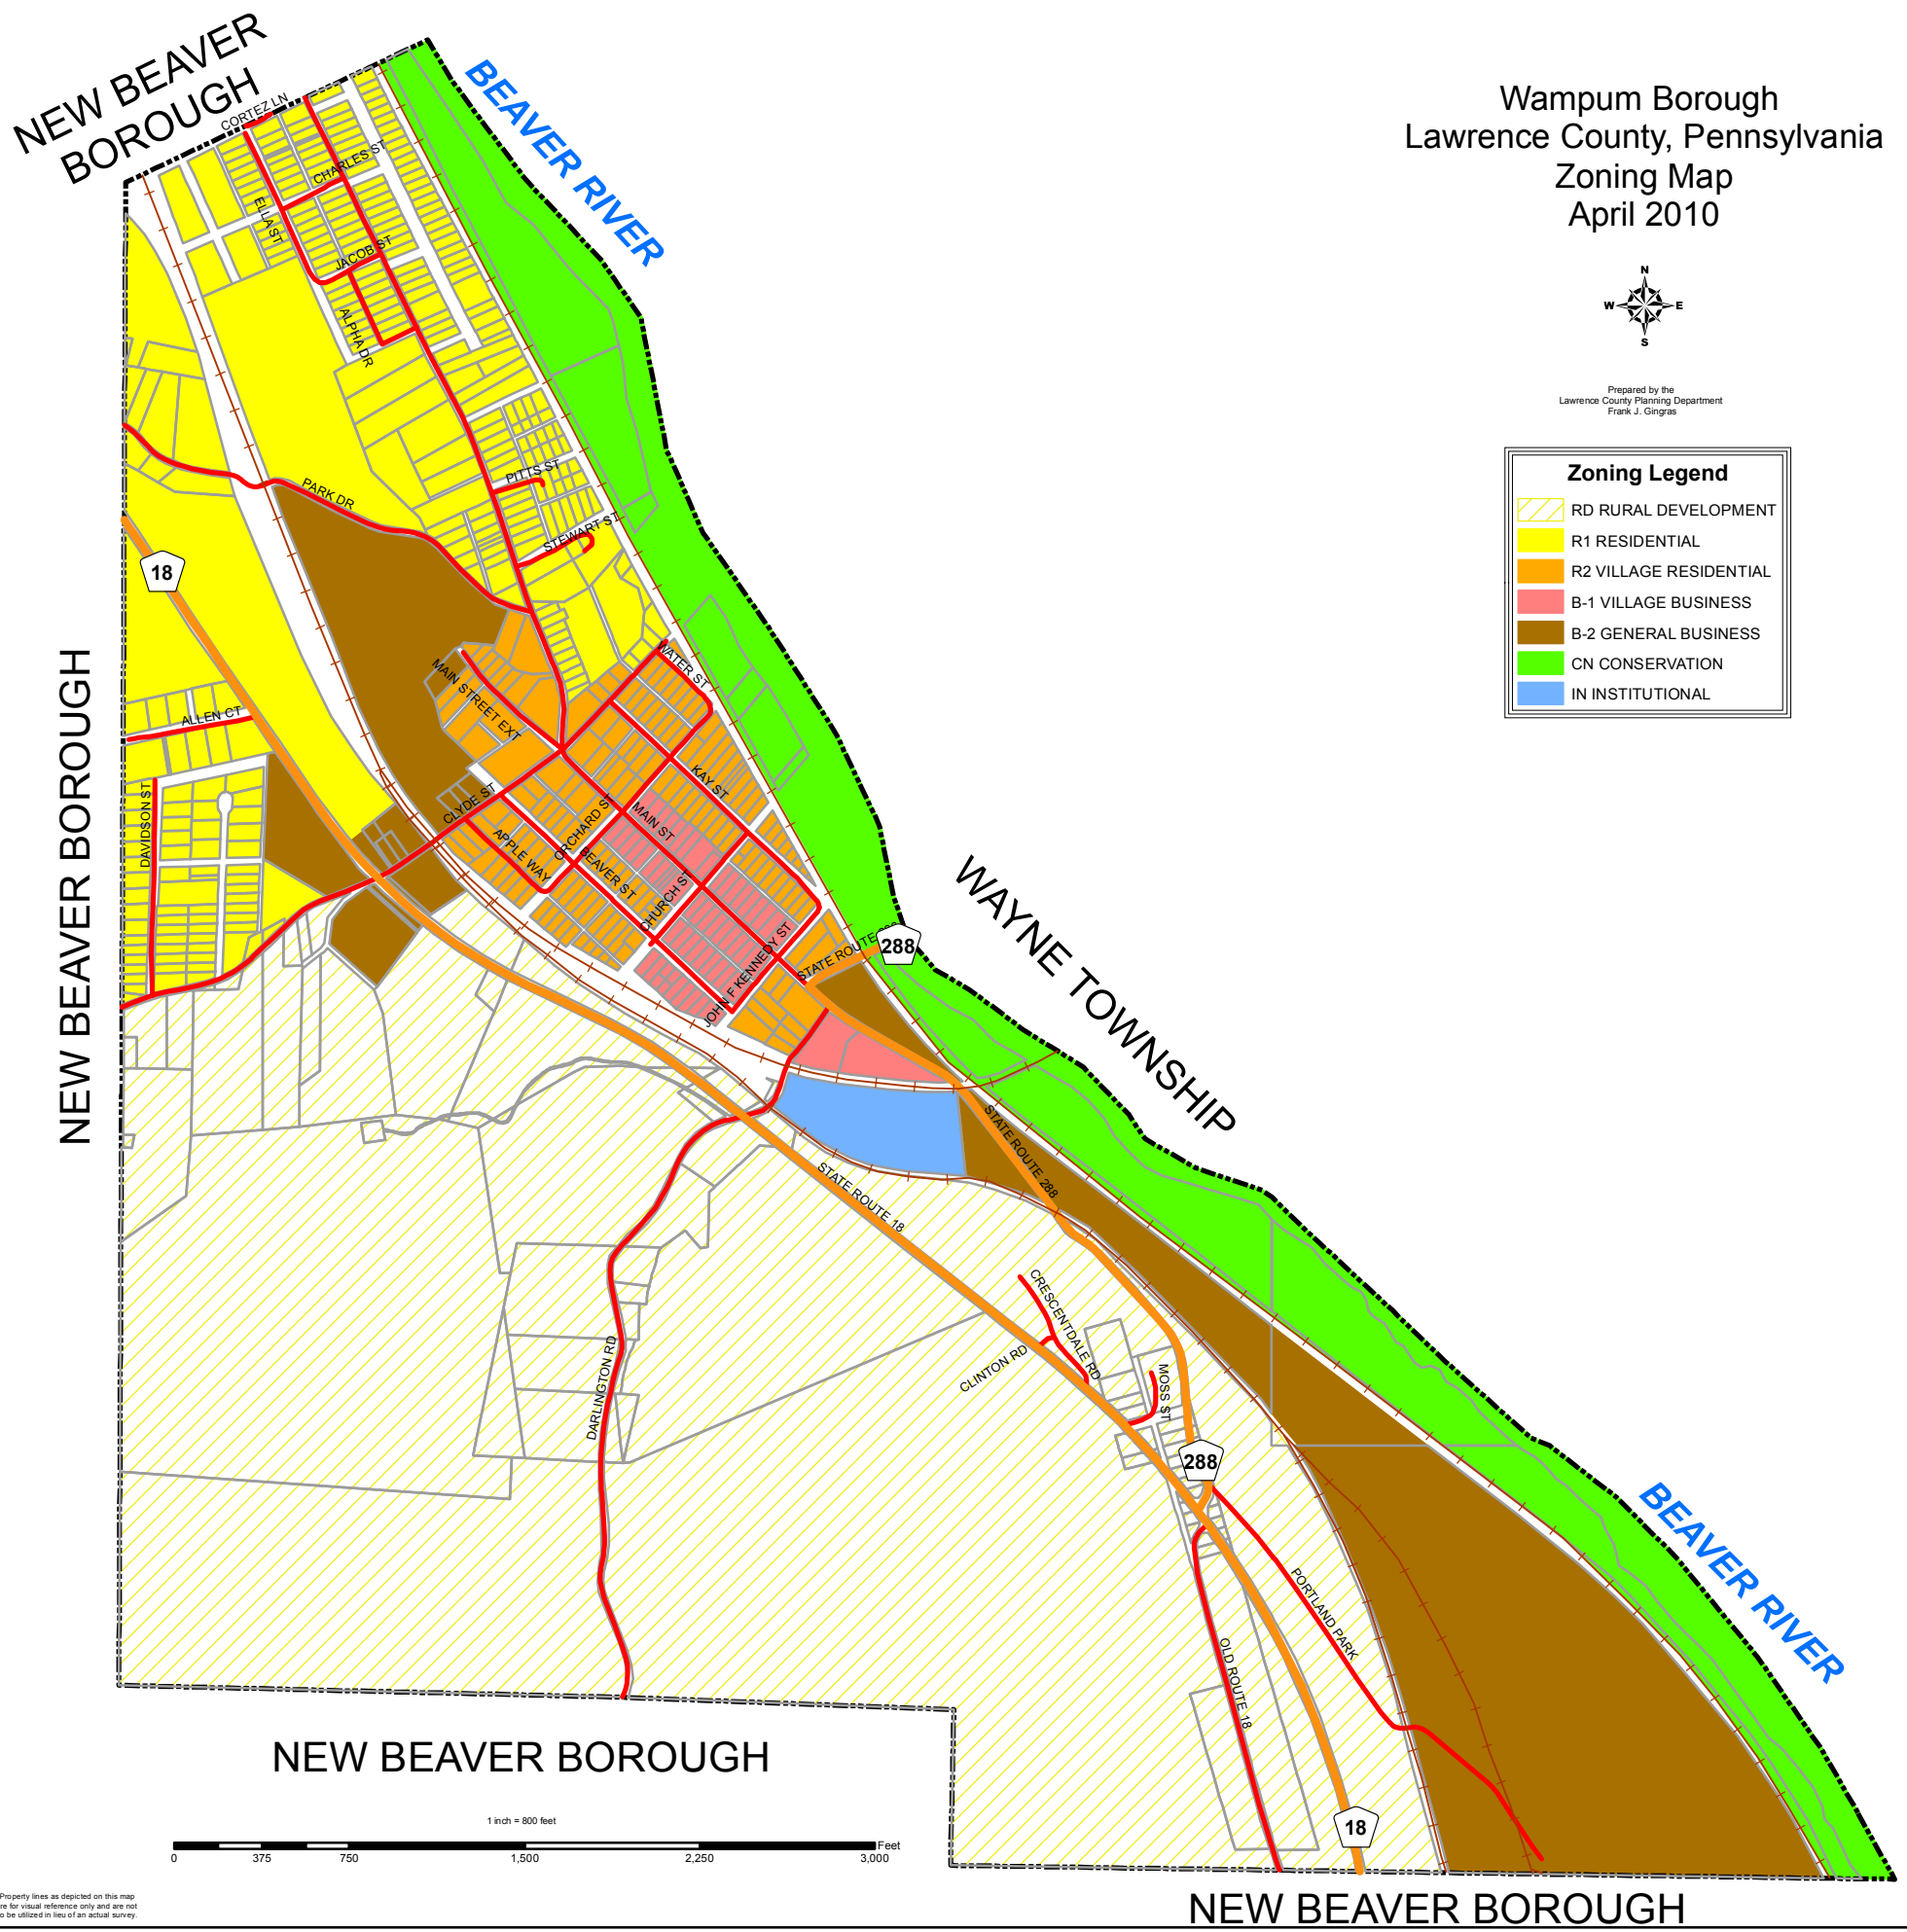

Wampum Borough
Lawrence County, Pennsylvania
Zoning Map
April 2010

Zoning Legend	
	RD RURAL DEVELOPMENT
	R1 RESIDENTIAL
	R2 VILLAGE RESIDENTIAL
	B-1 VILLAGE BUSINESS
	B-2 GENERAL BUSINESS
	CN CONSERVATION
	IN INSTITUTIONAL