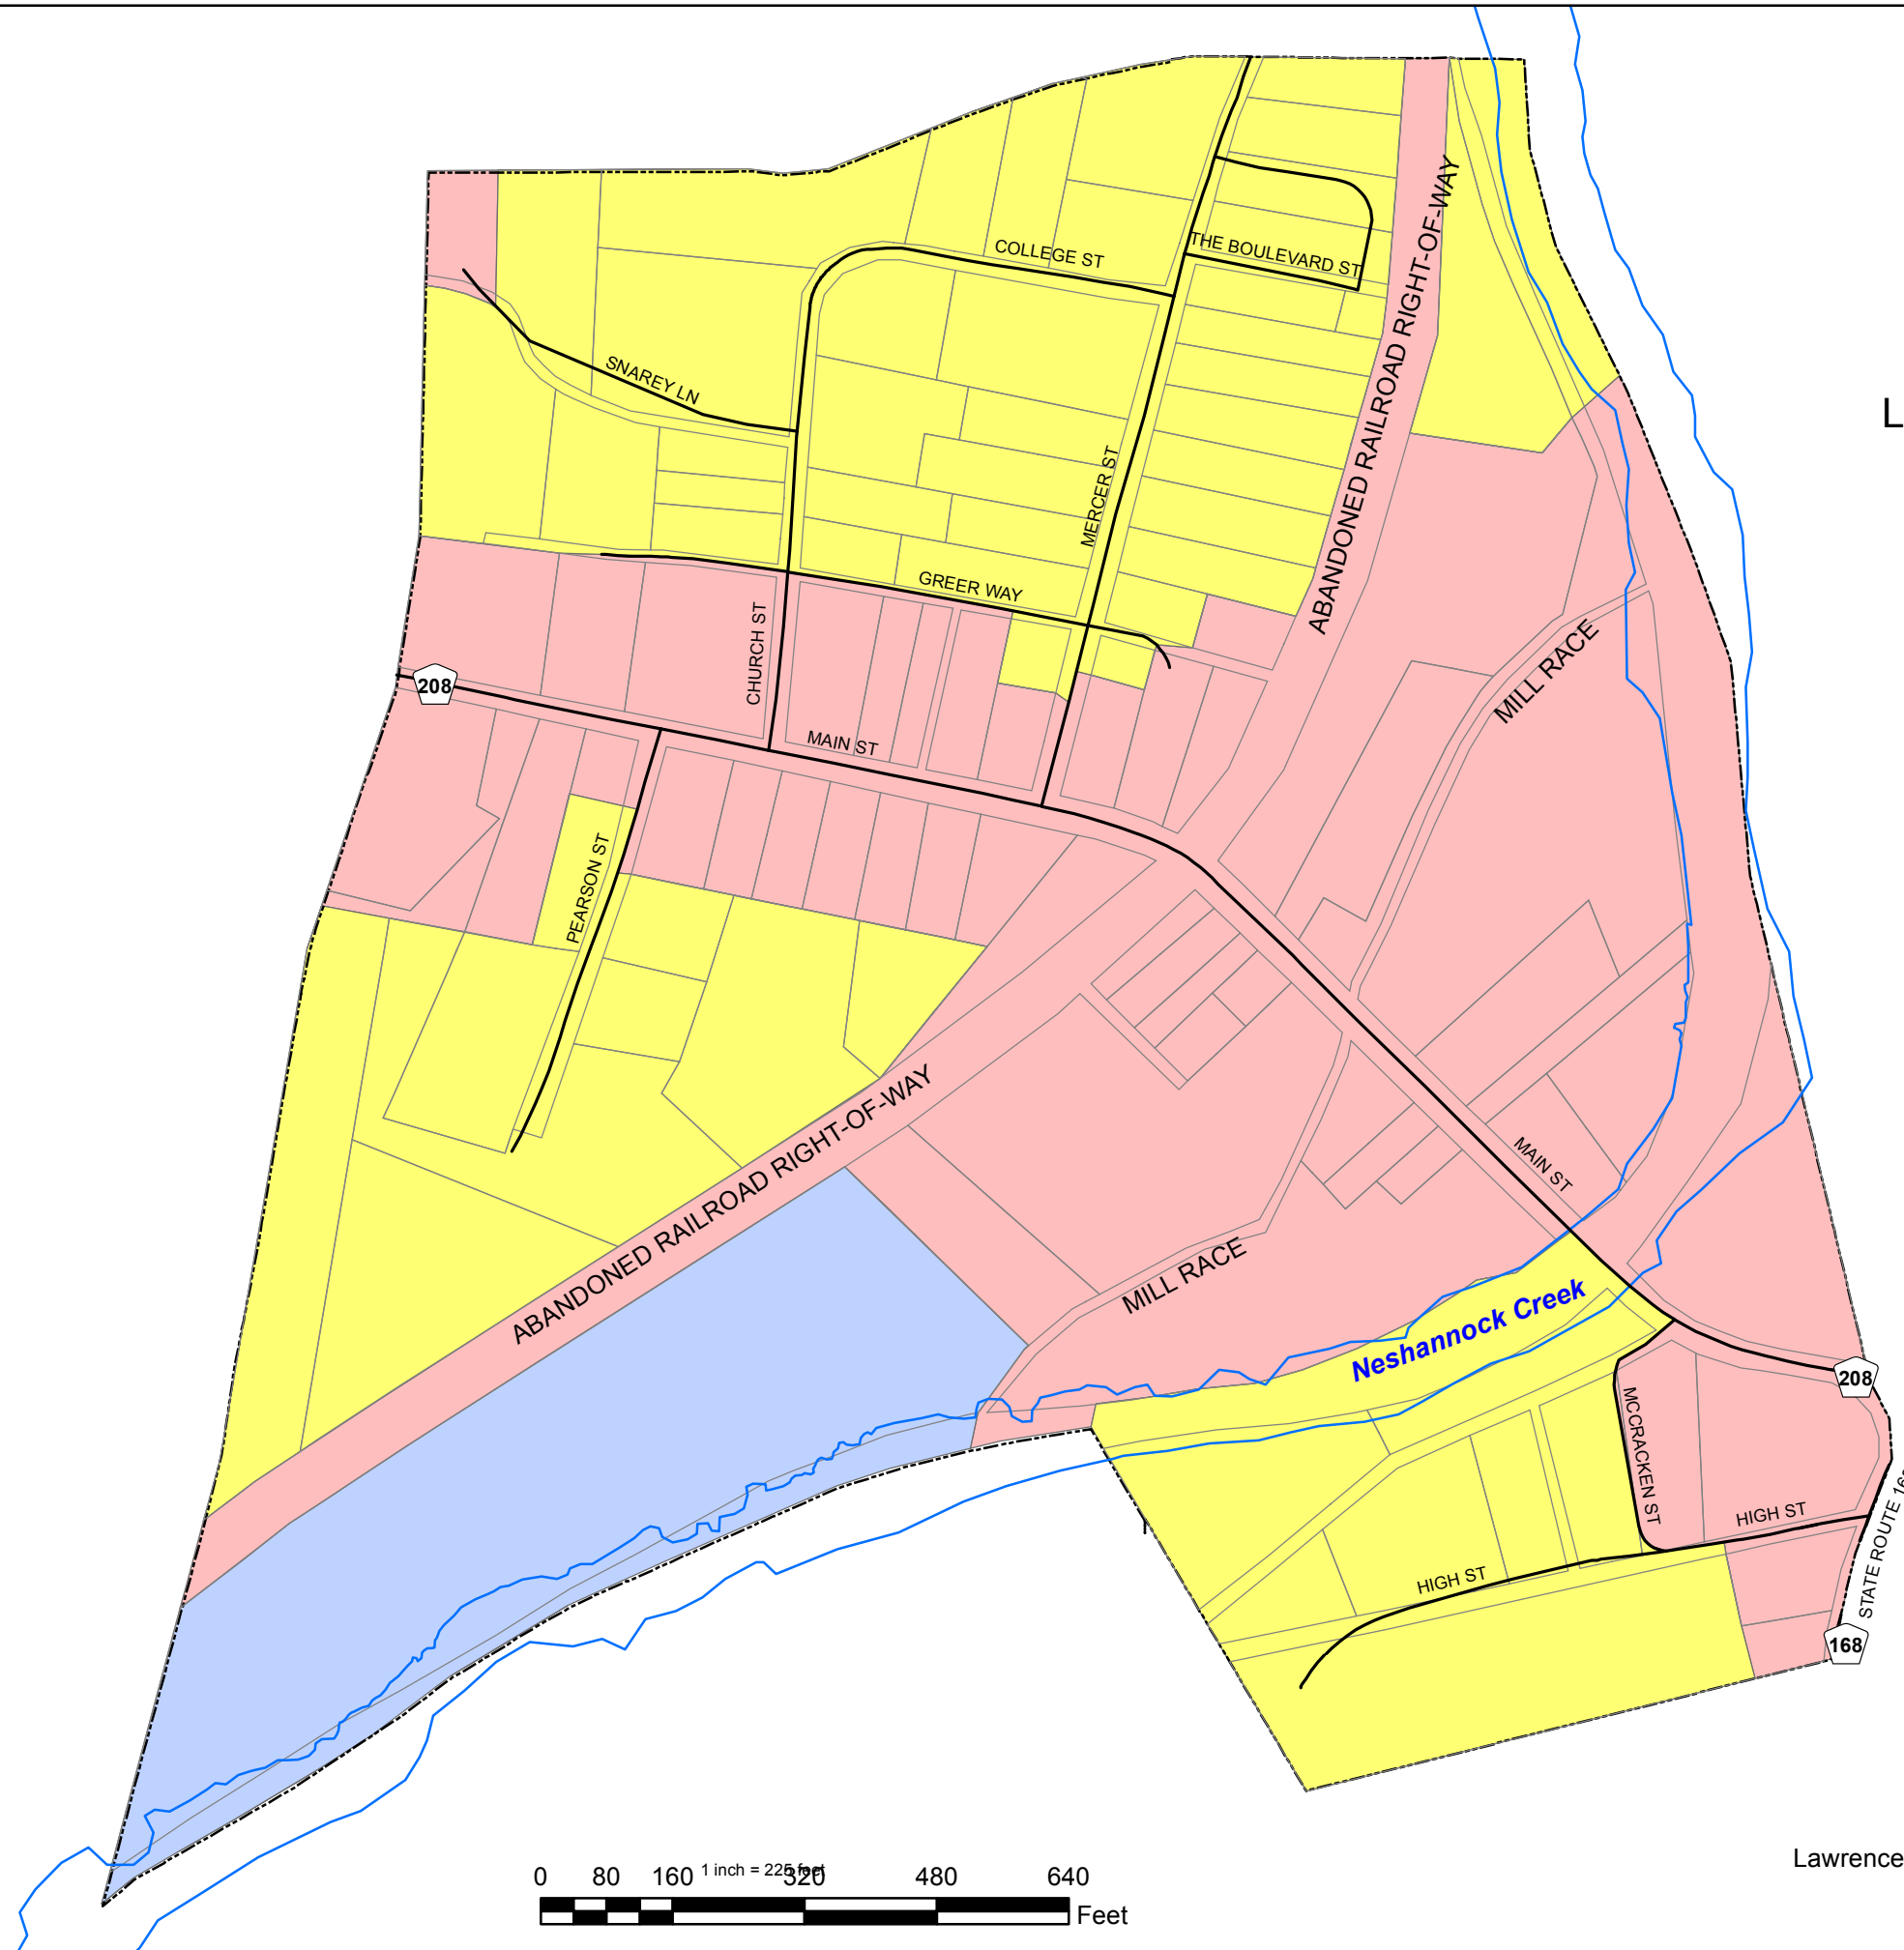

Volant Borough Lawrence County, Pennsylvania

Legend

- Centerlines
- Streams
- Tax Parcels
- Borough Boundary
- C Commercial
- I Industrial
- R3 Residential

Property lines as depicted on this map are for visual reference only and are not to be utilized in lieu of an actual survey.

Prepared by the
Lawrence County Planning Department
March 2007
Frank Gingras