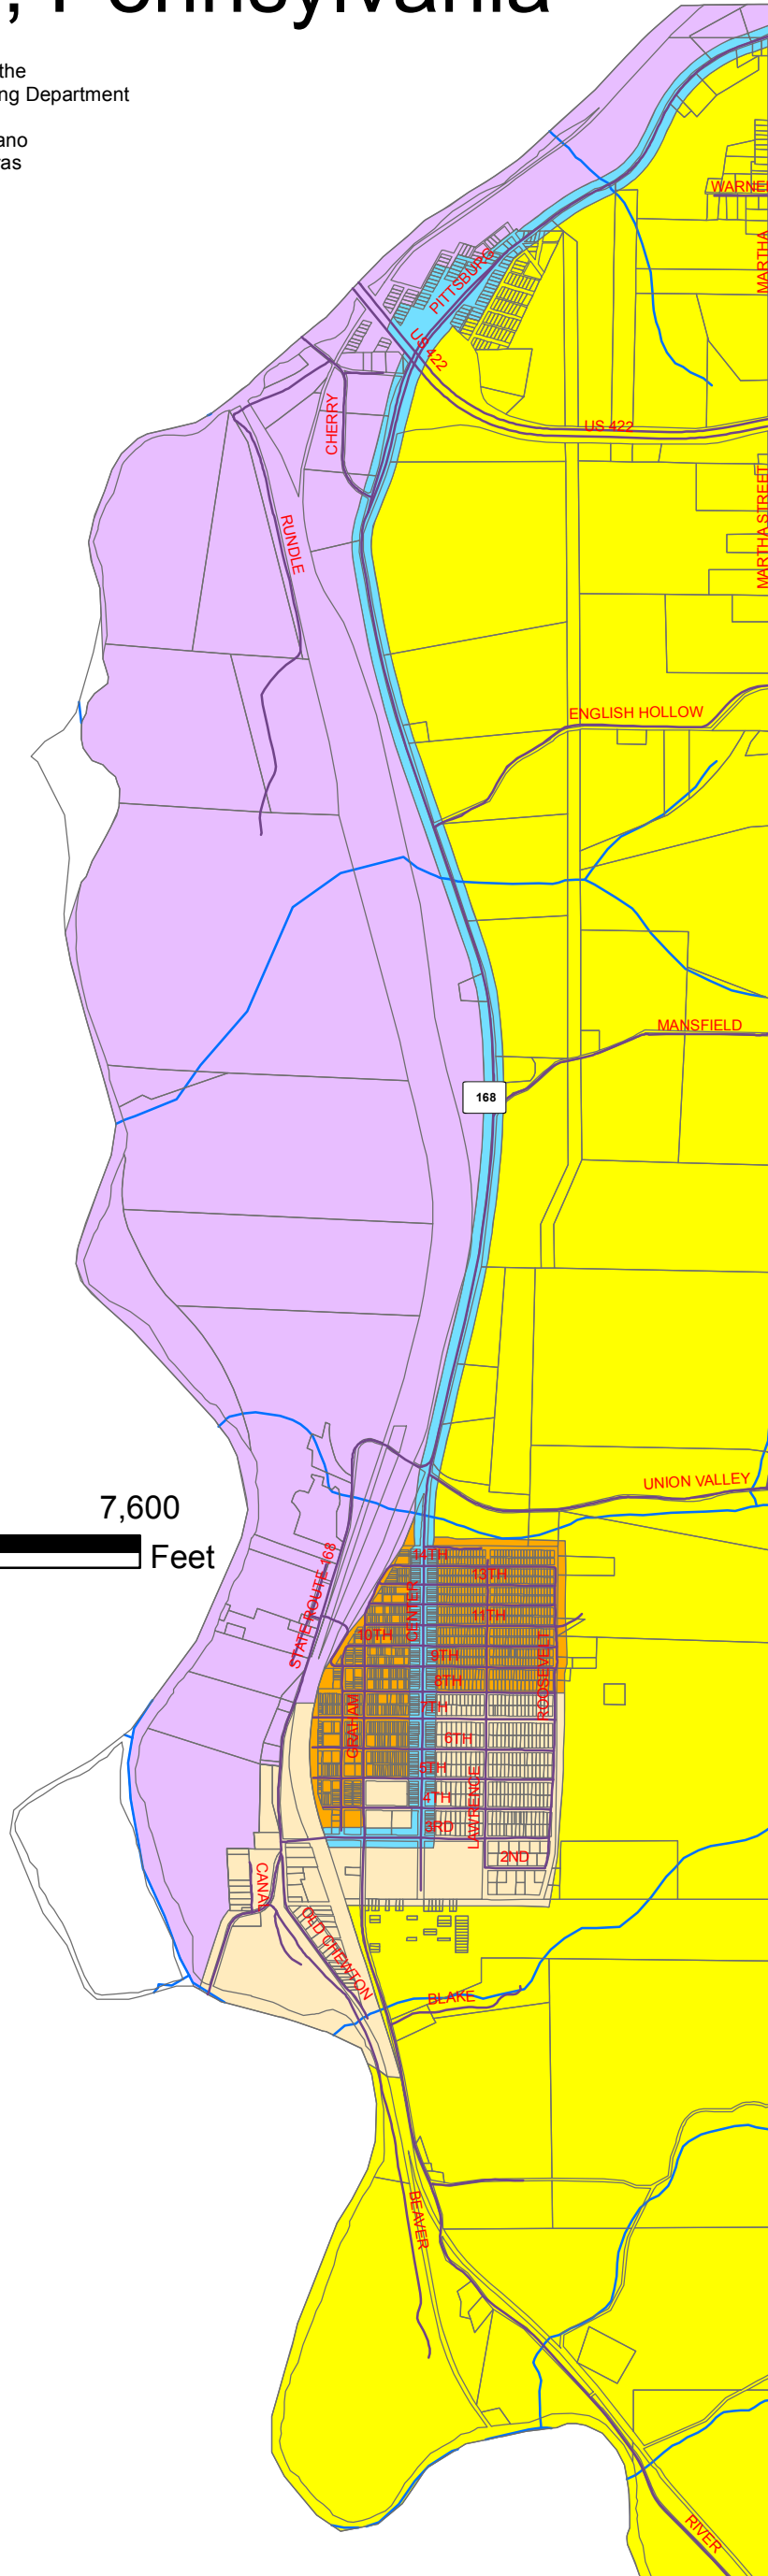

Taylor Township Lawrence County, Pennsylvania

Prepared by the
Lawrence County Planning Department
July 2004
James Gagliano
Frank Gingras

Zoning Legend	
	Industrial
	Mixed-Use Highway
	R-1 High Density Residential
	R-2 Low Density Residential
	R-3 Rural Residential

Property lines as depicted on this map are for visual reference only and are not to be utilized in lieu of an actual survey.