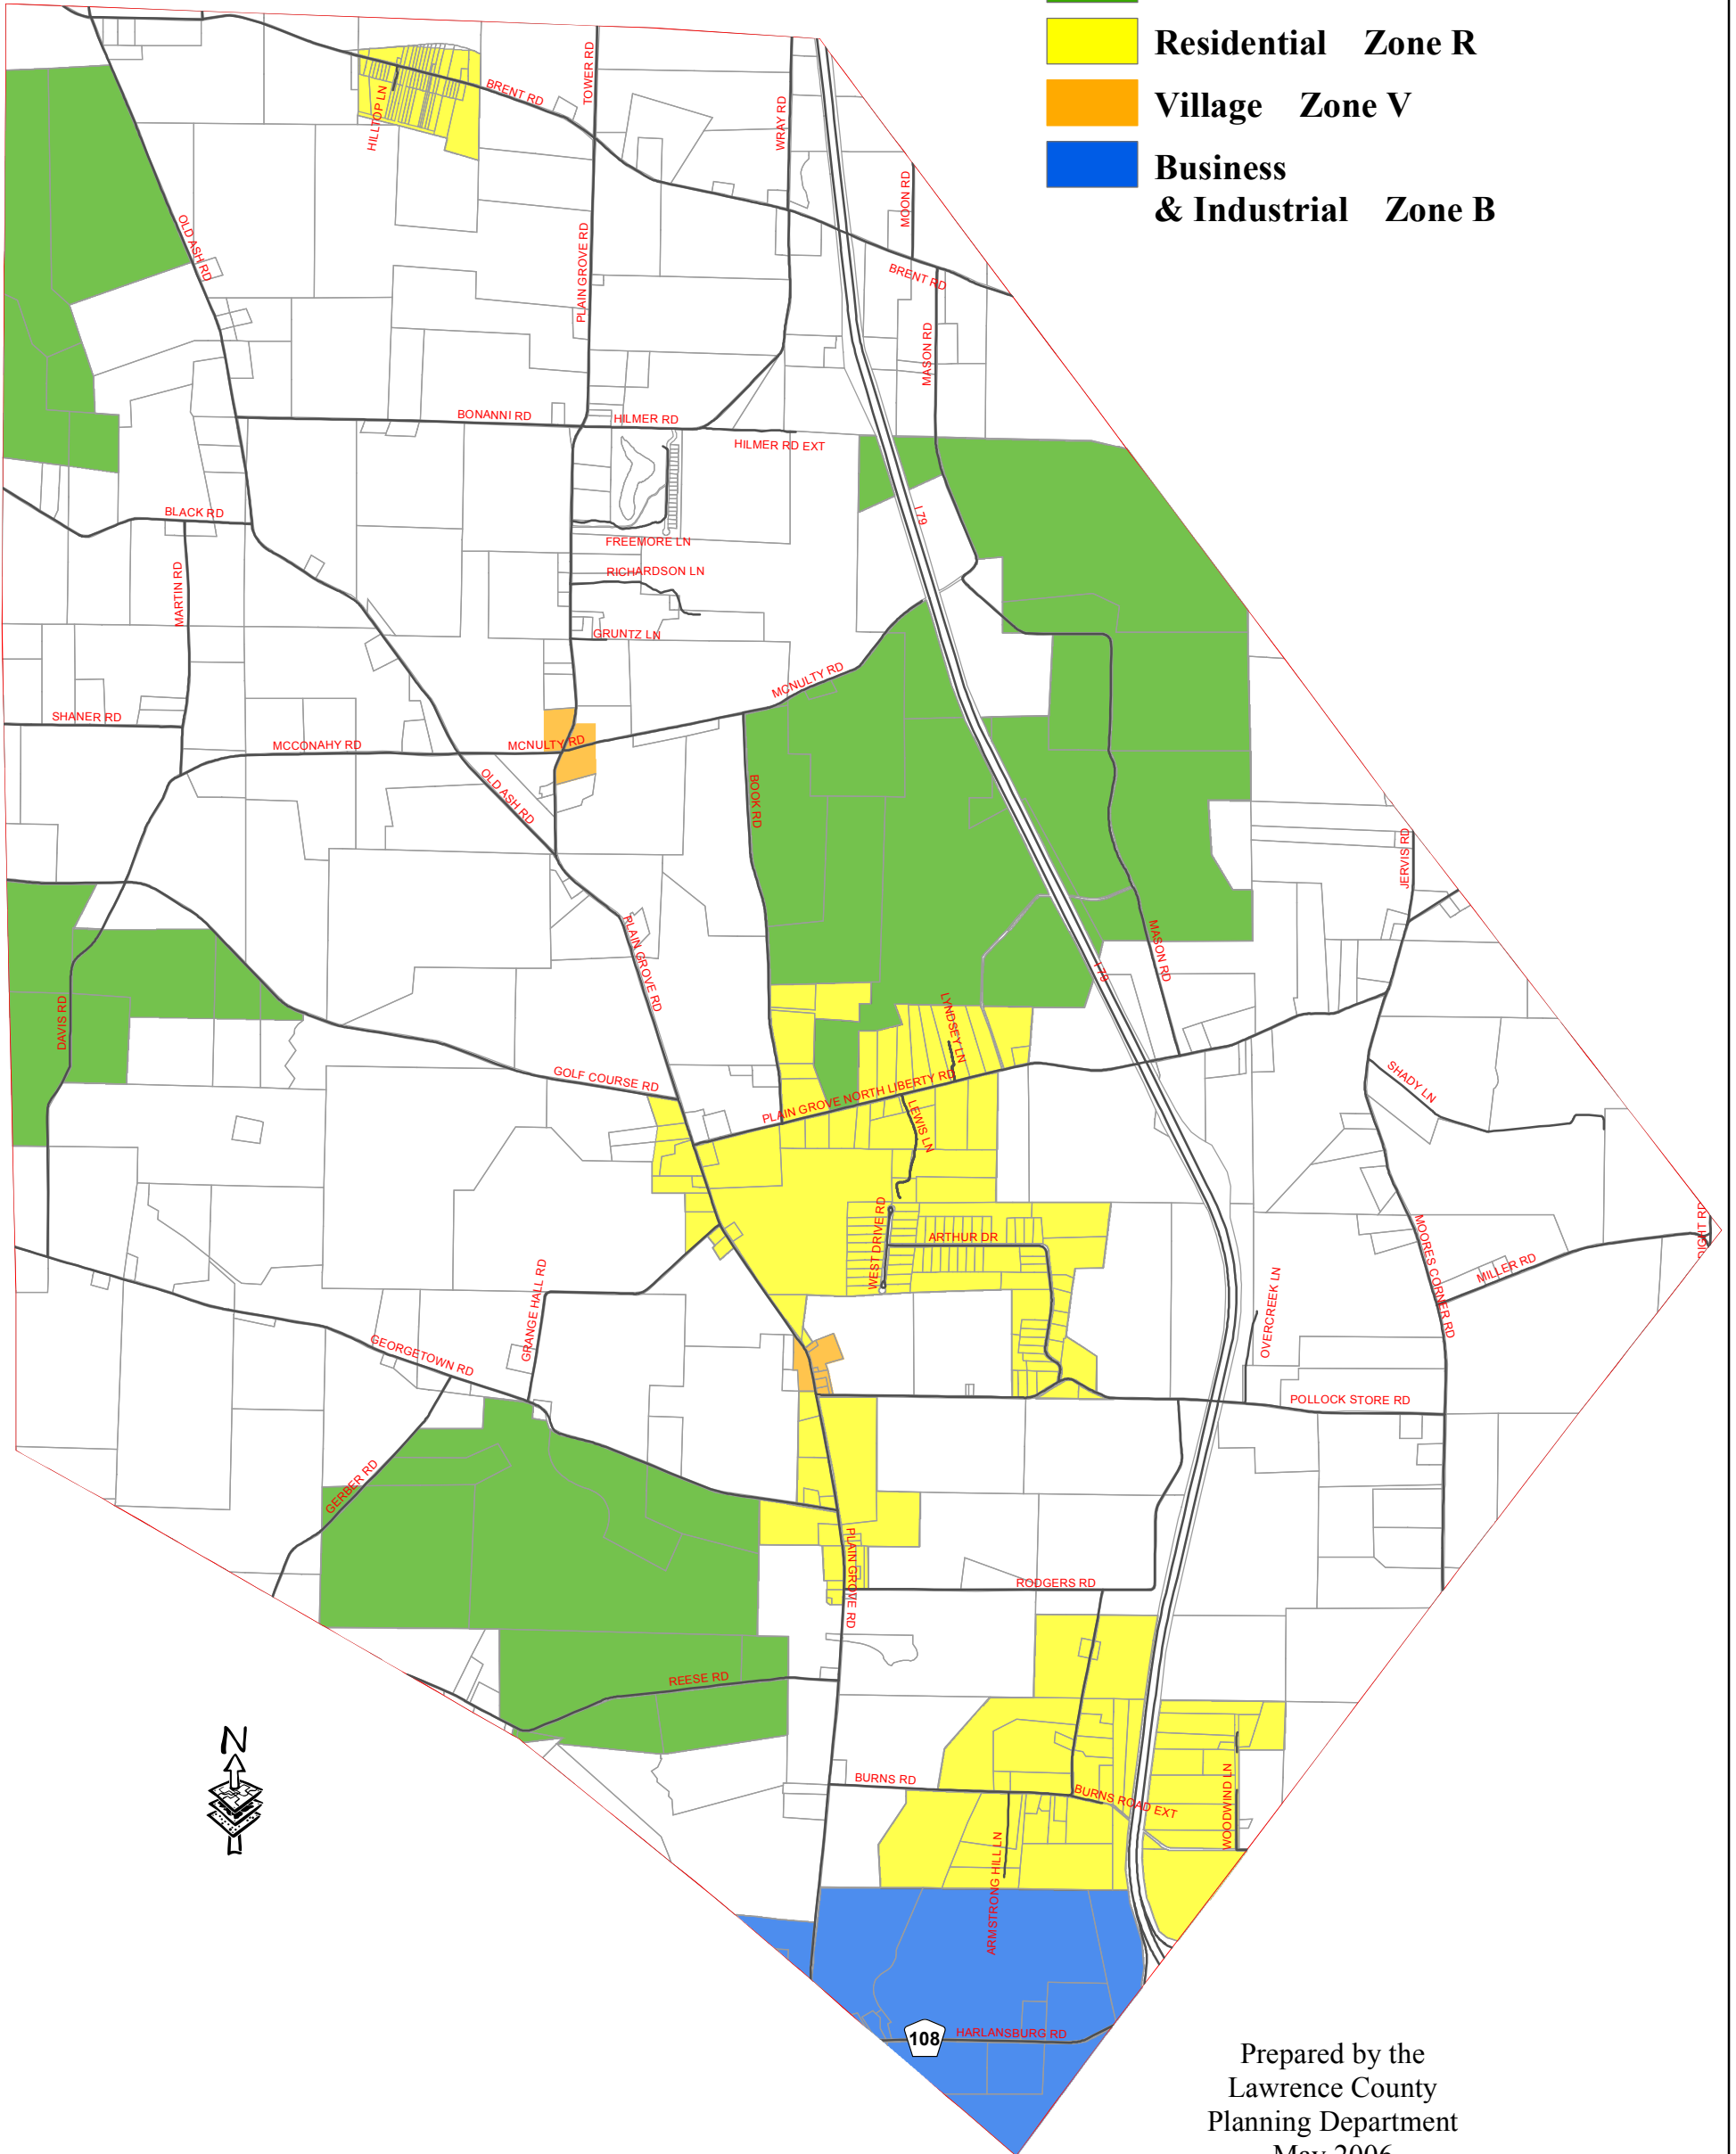

# Plain Grove Township Lawrence County, Pennsylvania Zoning Legend

-  Agricultural Zone A
-  Conservation Zone C
-  Residential Zone R
-  Village Zone V
-  Business & Industrial Zone B

Property lines as depicted on this map are for visual reference only and are not to be utilized in lieu of an actual survey.

Prepared by the  
Lawrence County  
Planning Department  
May 2006  
Frank Gingras  
**1 inch = 2,500 feet**