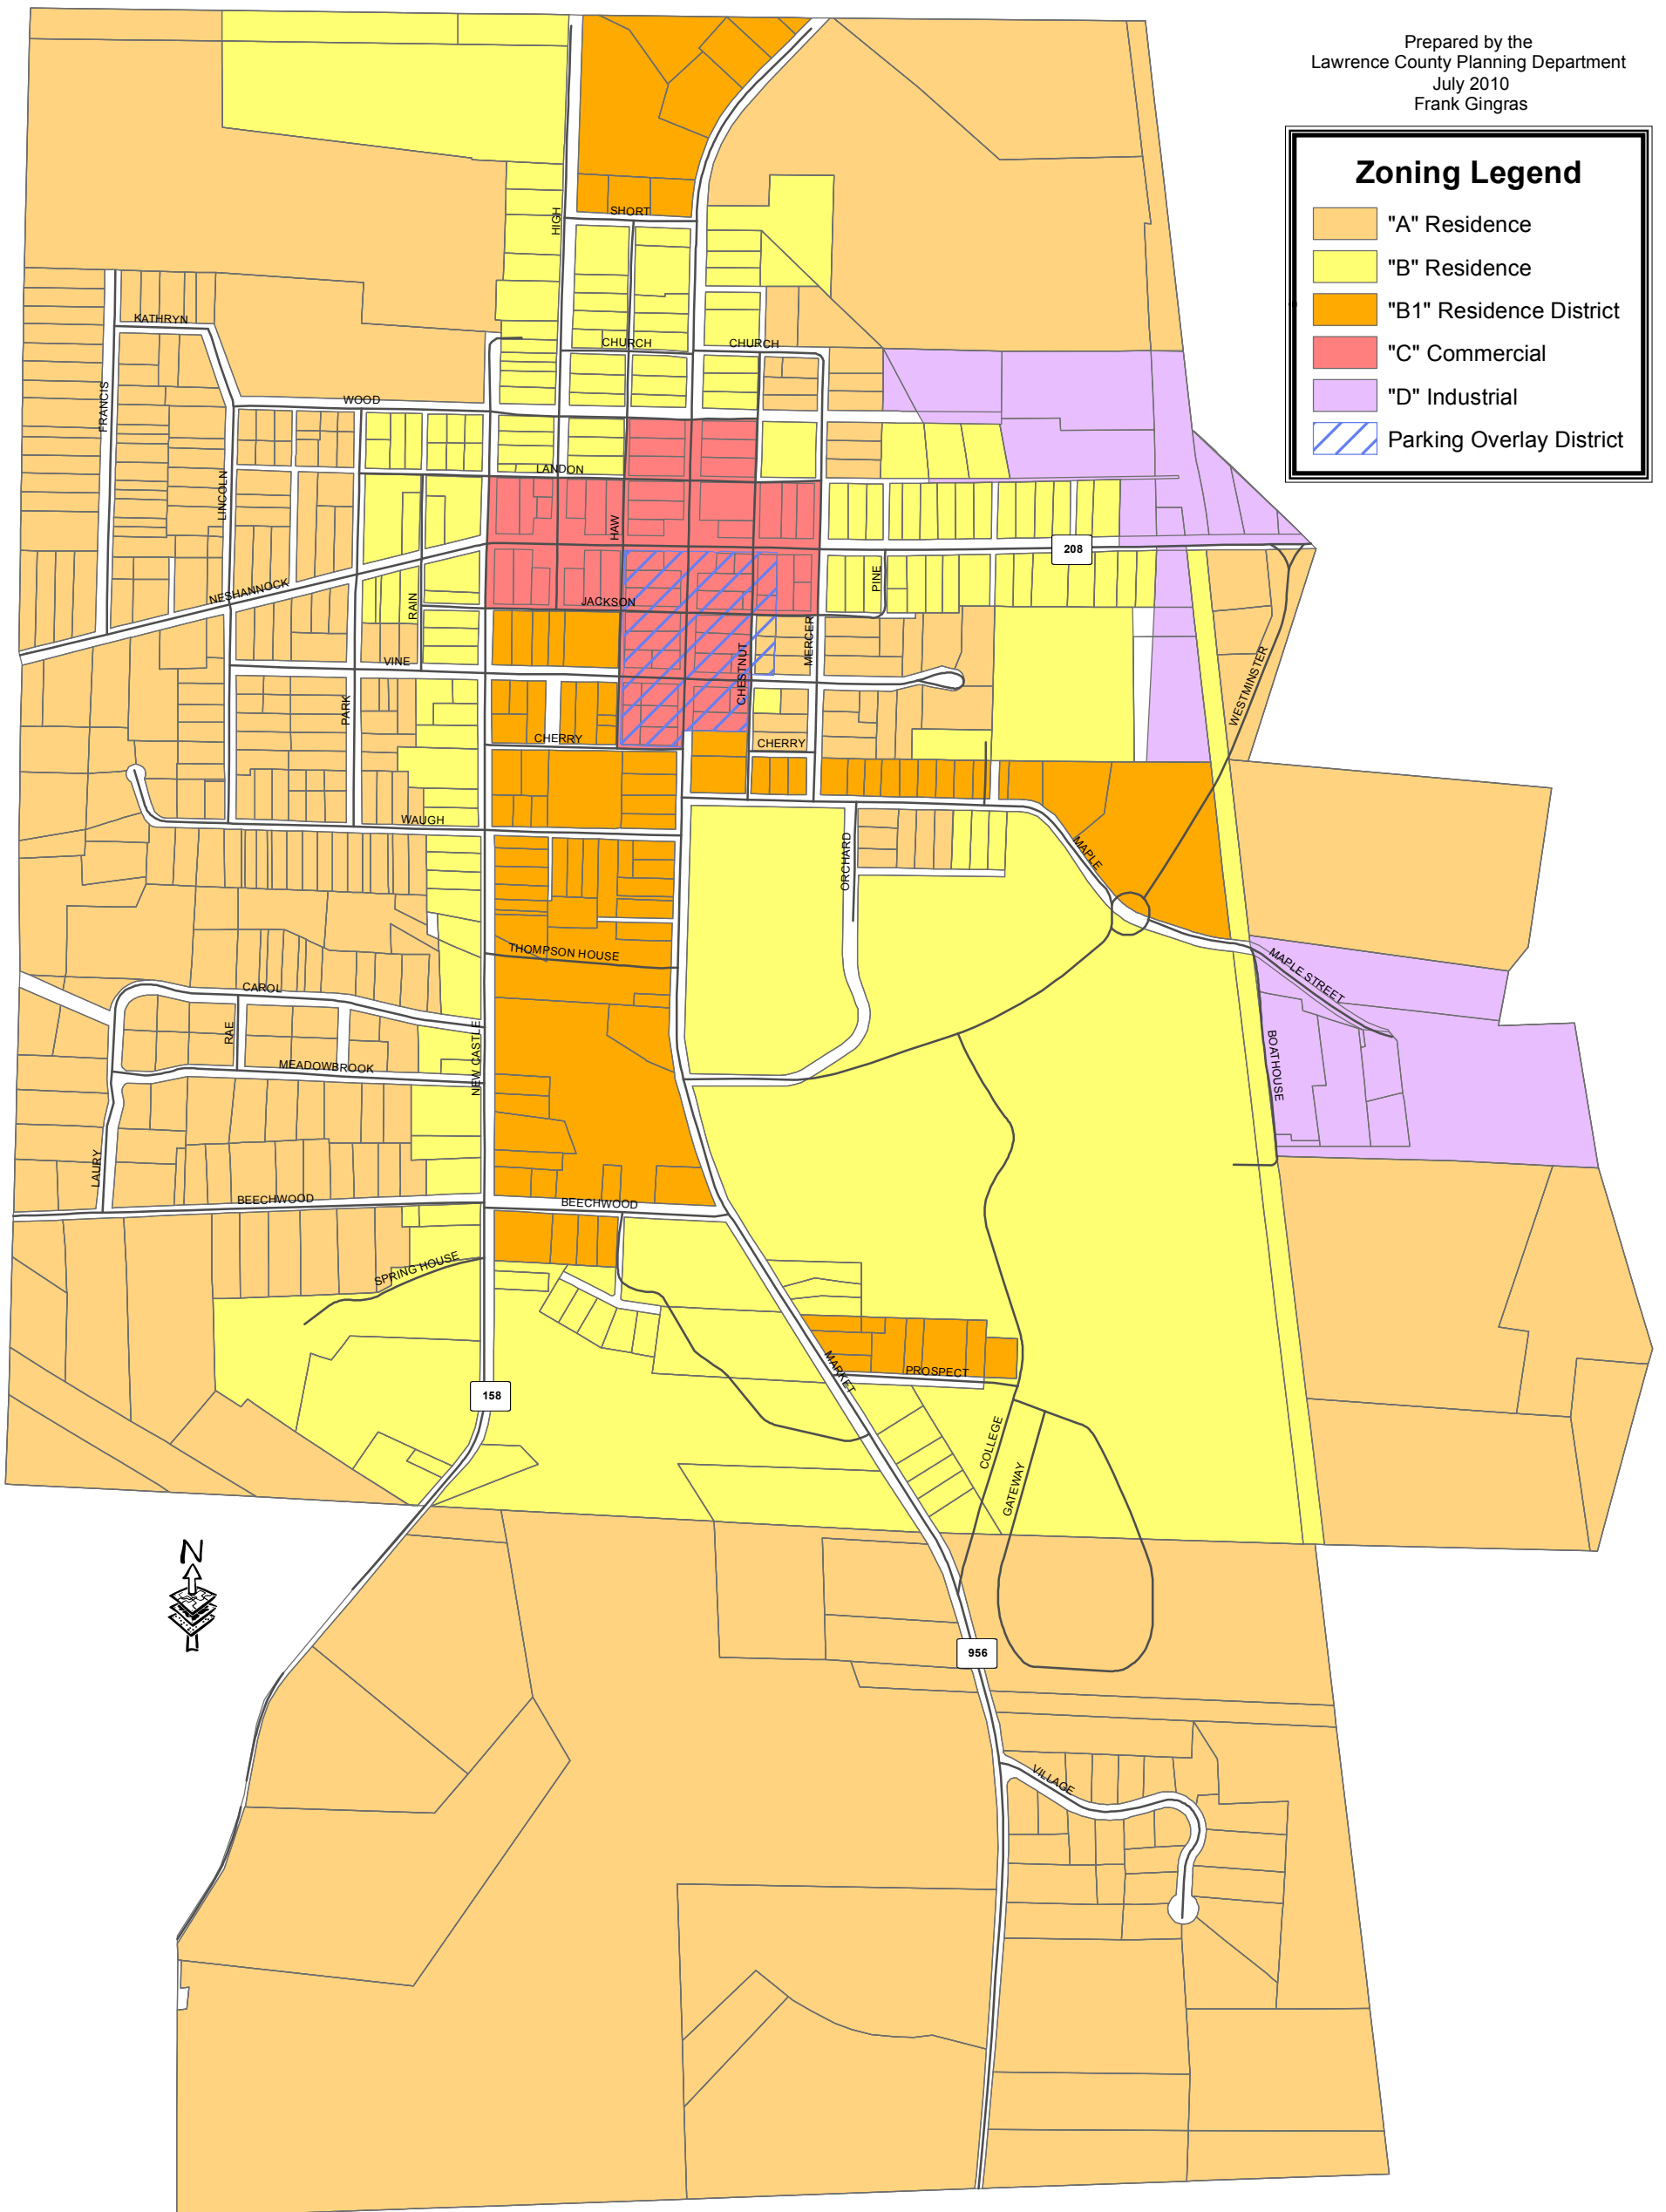

New Wilmington Borough Lawrence County, Pennsylvania

Prepared by the
Lawrence County Planning Department
July 2010
Frank Gingras

Zoning Legend

- "A" Residence
- "B" Residence
- "B1" Residence District
- "C" Commercial
- "D" Industrial
- Parking Overlay District

1 inch = 550 feet

Property lines as depicted on this map are for visual reference only and are not to be utilized in lieu of an actual survey.