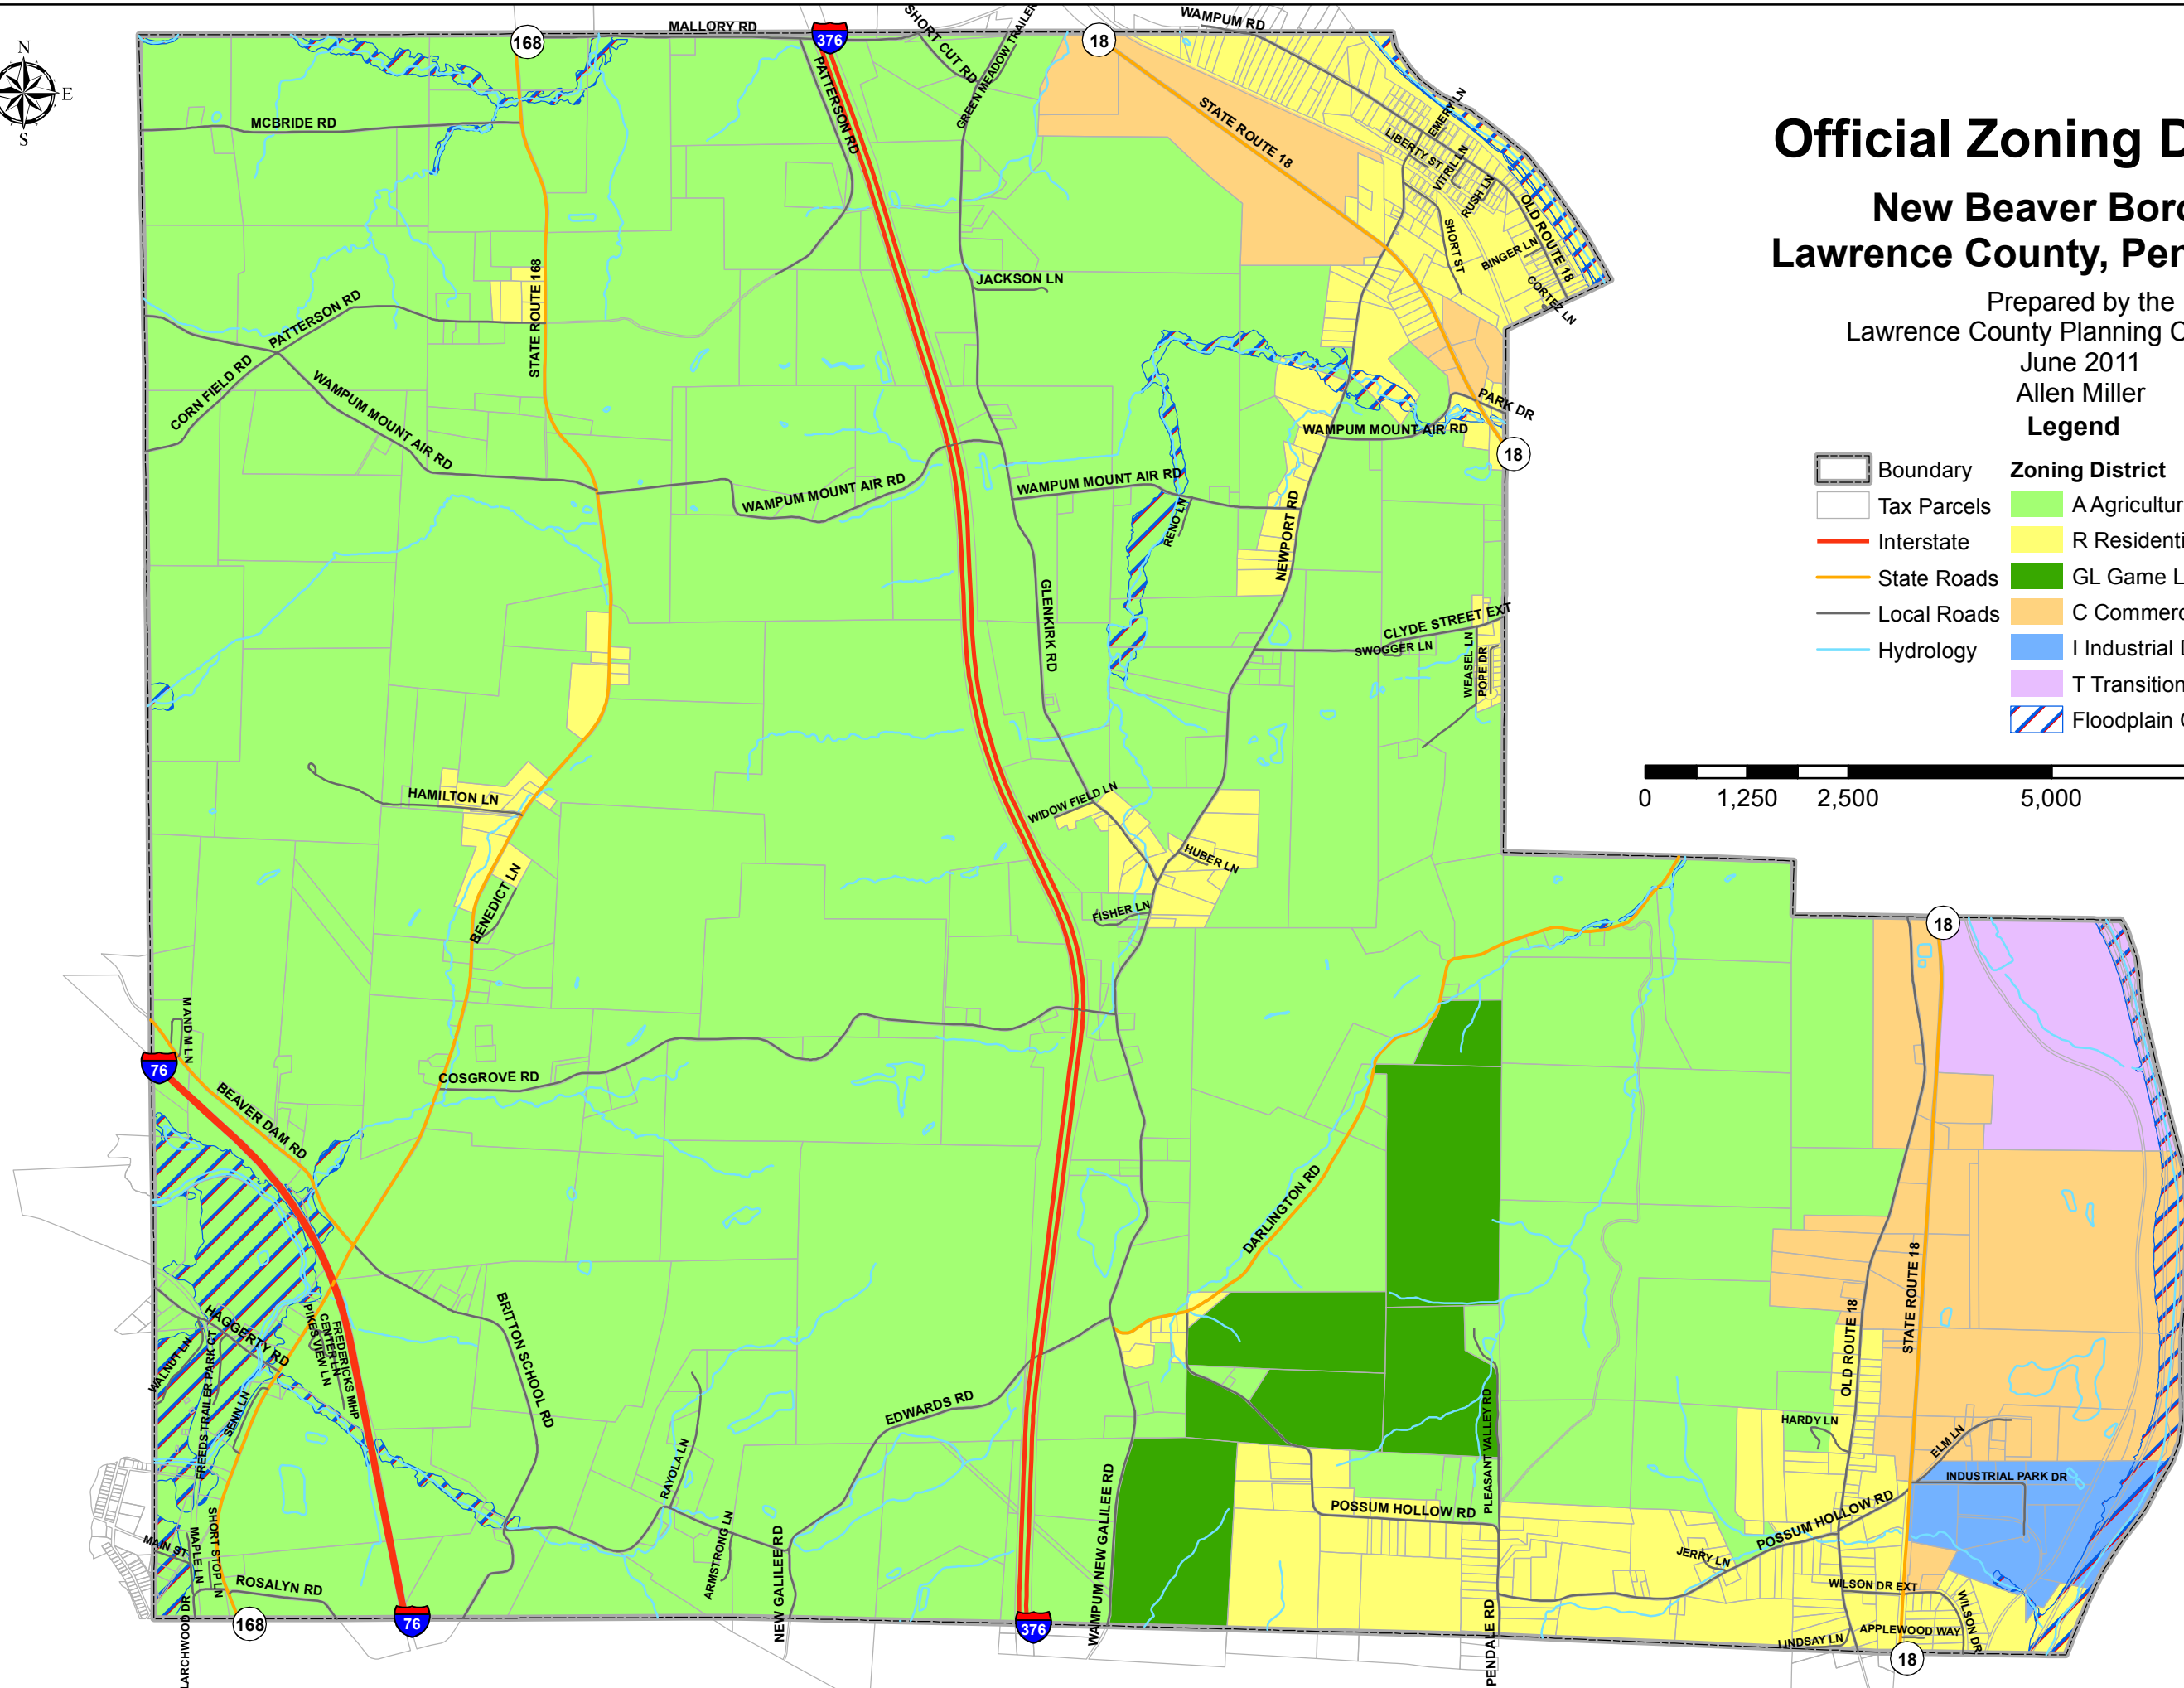

Official Zoning Districts

New Beaver Borough Lawrence County, Pennsylvania

Prepared by the
Lawrence County Planning Commission
June 2011
Allen Miller

Legend

- | | |
|-------------|-----------------------------|
| Boundary | Zoning District |
| Tax Parcels | A Agricultural District |
| Interstate | R Residential District |
| State Roads | GL Game Land District |
| Local Roads | C Commercial District |
| Hydrology | I Industrial District |
| | T Transitional Mixed |
| | Floodplain Overlay District |

Property lines as depicted on this map are for visual reference only and are not to be utilized in lieu of an actual survey.